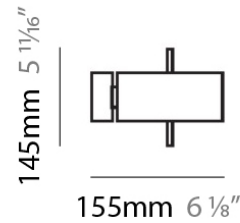

PROJECT
TYPE
NOTES
QUANTITY
DATE

RING SURFACE

D83132

GENERAL

Series: Ring
Brand: Panzeri
Division: Design
Mounting Type: Surface
Mounting Location: Wall
Subcategory: Ambient

PHYSICAL

Shape: Sphere
Length (mm): 155
Length (in): 6 1/8
Height (mm): 145
Height (in): 5 3/4
Extension (mm): 150
Extension (in): 6
Light Distribution: Omnidirectional
Weight (kg): 3.6
Weight (lbs): 8
Diffuser: Black Glass
Fixture Finish: Chrome
Fixture Material: Metal

ELECTRICAL

Number of Lamps: 1
Lamp Type: LED Retrofit
Lamp Shape: T4
Bulb Included: Bulb Not Included
Total Output Wattage (W): 5
Max. Wattage Per Lamp (W): 5
Lamp Base: G9
Input Voltage (V): 120

LED

OPTICAL

RATINGS AND CERTIFICATIONS

Certified By: CSA Certified to UL and CSA Standards
IP rating: IP20