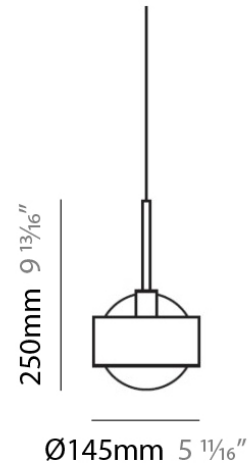

RING SUSPENSION

D81169

GENERAL

Series: Ring
Brand: Panzeri
Division: Design
Mounting Type: Suspension
Mounting Location: Ceiling
Subcategory: Pendant

PHYSICAL

Shape: Sphere
Diameter (mm): 145
Diameter (in): 5 3/4
Height (mm): 250
Height (in): 9 7/8
Max. Overall Height (mm): 2250
Max. Overall Height (in): 88 9/16
Light Distribution: Omnidirectional
Weight (kg): 2.3
Weight (lbs): 5
Diffuser: White Glass
Fixture Finish: Chrome
Fixture Material: Metal

ELECTRICAL

Number of Lamps: 1
Lamp Type: LED Retrofit
Lamp Shape: T4
Bulb Included: Bulb Not Included
Total Output Wattage (W): 3
Max. Wattage Per Lamp (W): 3
Lamp Base: G9
Input Voltage (V): 120

LED

OPTICAL

RATINGS AND CERTIFICATIONS

Certified By: CSA Certified to UL and CSA Standards
IP rating: IP20

PROJECT	_____
TYPE	_____
NOTES	_____
QUANTITY	_____
DATE	_____