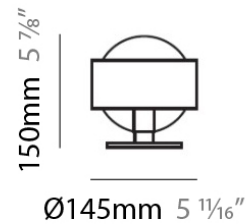

PROJECT	
TYPE	
NOTES	
QUANTITY	
DATE	

RING PORTABLE

D84244

GENERAL

Series: Ring
Brand: Panzeri
Division: Design
Mounting Type: Portable
Mounting Location: Table
Subcategory: Table

PHYSICAL

Shape: Sphere
Diameter (mm): 145
Diameter (in): 5 3/4
Height (mm): 155
Height (in): 6 1/8
Light Distribution: Omnidirectional
Weight (kg): 3.2
Weight (lbs): 7
Diffuser: White Glass
Fixture Finish: Chrome
Fixture Material: Glass / Aluminum

ELECTRICAL

Number of Lamps: 1
Lamp Type: LED Retrofit
Lamp Shape: T4
Bulb Included: Bulb Not Included
Total Output Wattage (W): 7
Max. Wattage Per Lamp (W): 7
Lamp Base: G9
Input Voltage (V): 120

LED

OPTICAL

RATINGS AND CERTIFICATIONS

Certified By: CSA Certified to UL and CSA Standards
IP rating: IP20