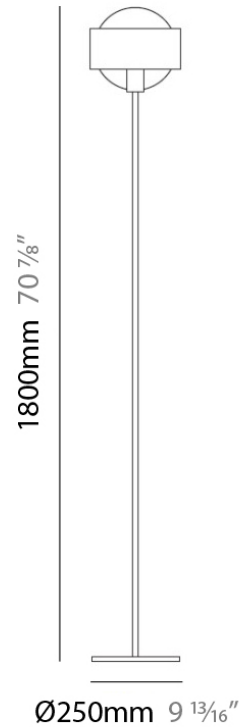

RING PORTABLE

D84102

GENERAL

Series: Ring
Brand: Panzeri
Division: Design
Mounting Type: Portable
Mounting Location: Floor
Subcategory: Floor

PHYSICAL

Shape: Sphere
Diameter (mm): 250
Diameter (in): 9 ⁷/₈
Height (mm): 1800
Height (in): 71
Light Distribution: Omnidirectional
Weight (kg): 0.5
Weight (lbs): 1
Diffuser: Black Blown Glass
Fixture Finish: Chrome
Fixture Material: Glass / Aluminum

ELECTRICAL

Number of Lamps: 1
Lamp Type: LED Retrofit
Lamp Shape: T10
Bulb Included: Bulb Not Included
Total Output Wattage (W): 24
Max. Wattage Per Lamp (W): 24
Lamp Base: E26
Input Voltage (V): 120

LED

OPTICAL

RATINGS AND CERTIFICATIONS

Certified By: CSA Certified to UL and CSA Standards
IP rating: IP20

PROJECT	_____
TYPE	_____
NOTES	_____
QUANTITY	_____
DATE	_____